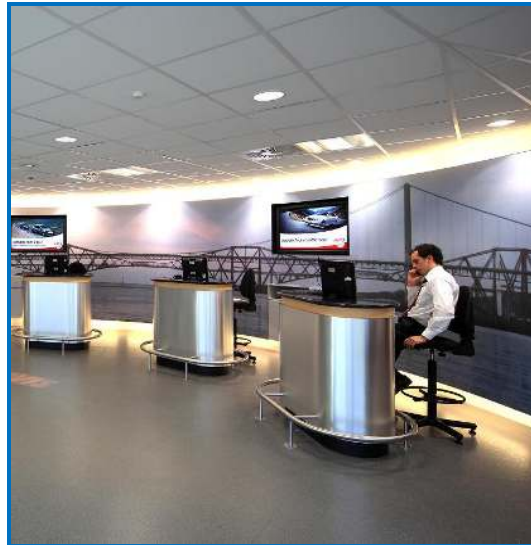

Consolidated Car Rental Centre

Client: BAA Framework
Contractor (Kier)
Location: Edinburgh Airport
Value: £120,000
Timescale: 16 Weeks
Design Team: Archial, Architect

Challenge

Over the next ten years, BAA Scotland has a £500 million capital investment plan rolling out across its three Scottish airports: £300 million of which is being spent at Edinburgh Airport.

Part of the investment of this substantial sum included the formation of a Consolidated Car Rental Centre (CCRC), the first of its kind in the UK, with a full project value of £10m. The CCRC provides an external car hire facility housing seven of Europe's leading Car Rental companies while releasing significant space within the main terminal building, which sees up to 9 million passengers pass through each year.

Pacific Building was tasked with the construction of the joinery and ceiling of the facility. Situated close to the main terminal, the building itself is substantial, spanning over 981 m². Used to facing challenges head on, Pacific Building were confident in their ability to deliver a quality project to the highest of standards.

Approach

Having recently completed works within Glasgow Airport, Pacific Building are well versed in working in compliance with airport protocol, in both airside and landside environments.

With comprehensive experience in working with increased security measures, Pacific Building worked proactively by carefully coordinating access where required, following the airport's strict processes and procedures thoroughly throughout the project.

Results

The project was completed and delivered to the agreed dates and to the client's exact specifications, ensuring that all works and quality of finishes met the high standards expected by BAA.

The new CCRC provides a greener, more passenger-friendly service for travelling customers in modern, fully equipped premises: Pacific Building was delighted to be involved in its creation, and enhancing the passenger experience in one of the UK's key international airports.